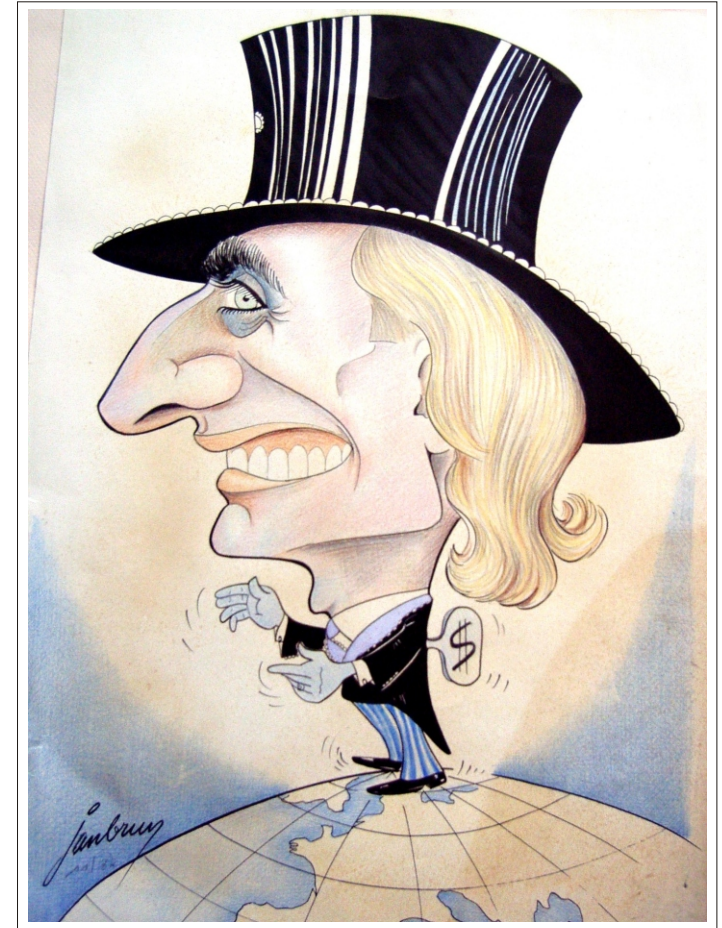

Plakat - Affisches - Poster
Gilbert Automate

1981 Romeo de Jesus
Paris

Painting Michaela Jakubczyk
Germany 1986

Caricature Janbrun
Paris 1984