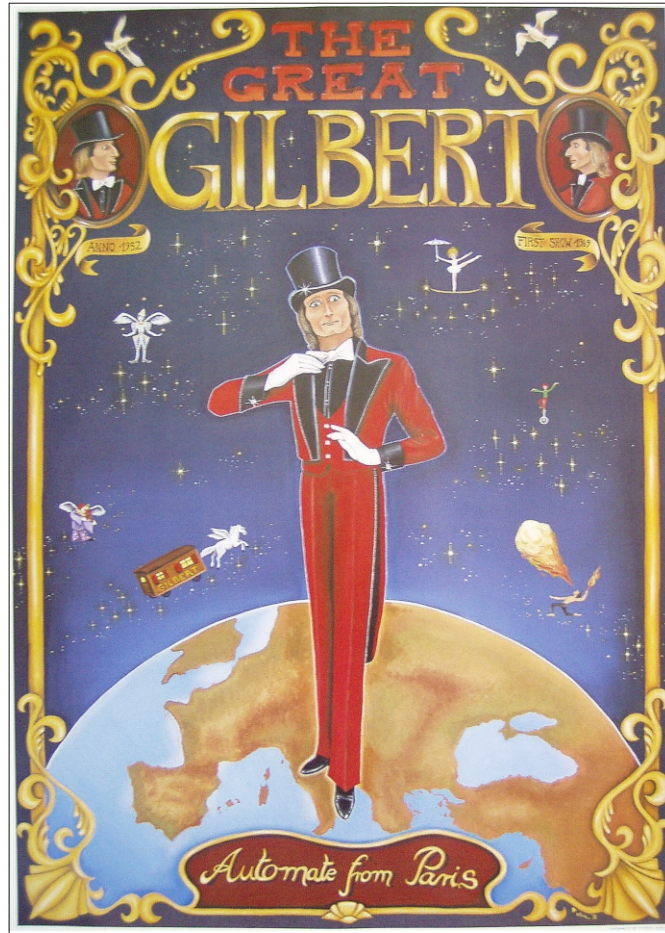

Plakat - Affisches - Poster
Gilbert Automate

1981 Romeo de Jesus
Paris

Painting Michaela Jakubczyk
Germany 1986

Caricature Janbrun
Paris 1984